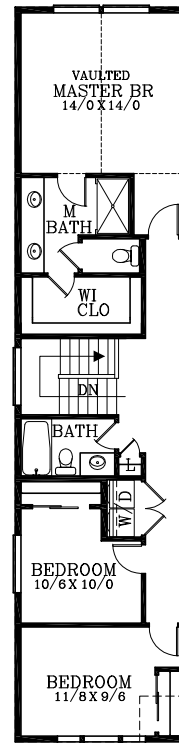

MAIN FLOOR PLAN
 680 SQUARE FEET
 1,580 TOTAL SQUARE FEET

UPPER FLOOR PLAN
 900 SQUARE FEET

Rosemont D

Plan No. 82508D

Tel: (503) 624 0555
 www.suntel design.com